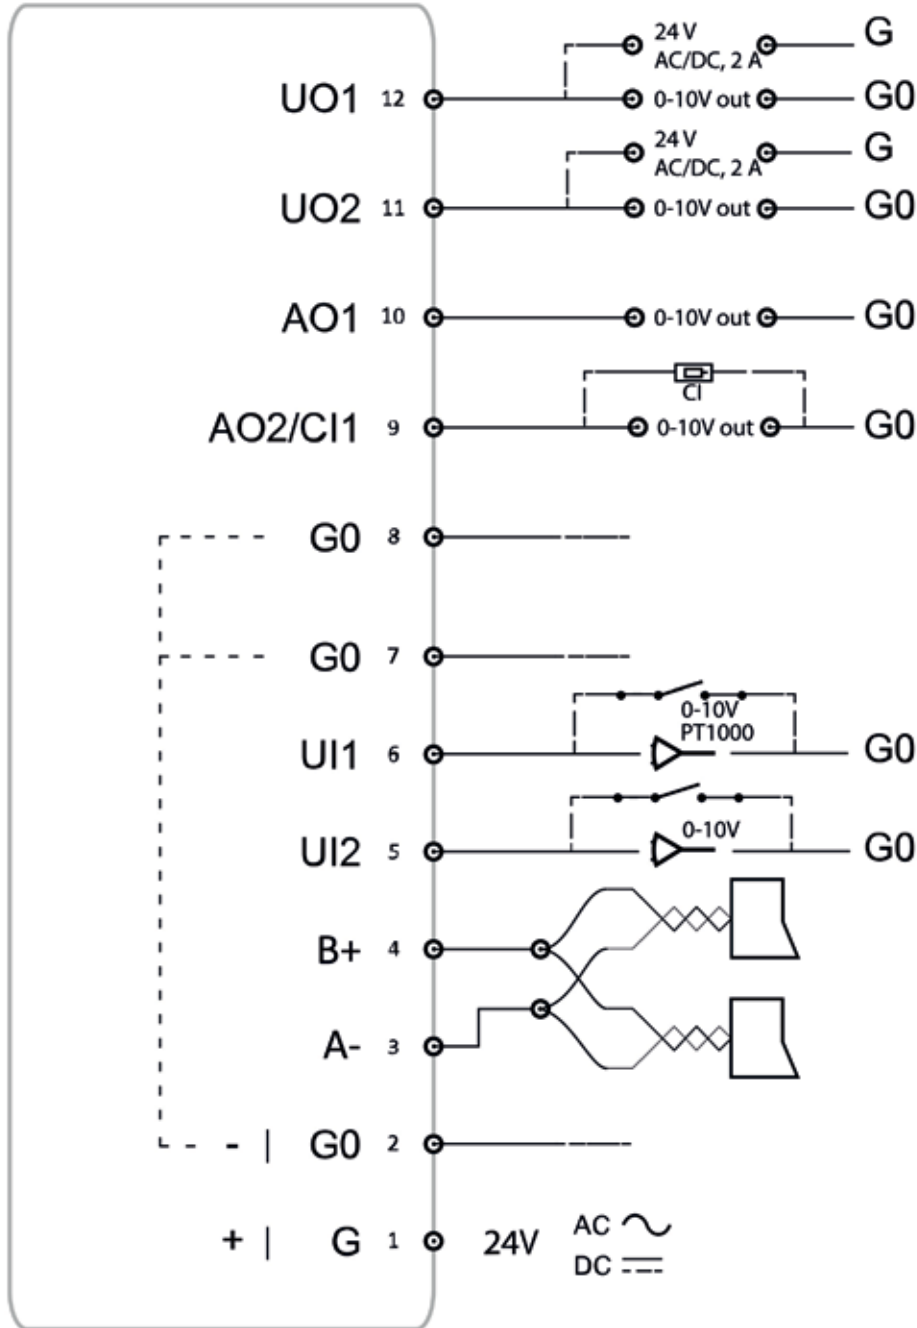

Ruimteregelaar RCX

Models

Table 2 Controller models

Article	Display	Buttons	Temperature sensor	Humidity sensor	CO ₂ sensor	VOC sensor	PIR sensor
RCX-T	-	-	X	-	-	-	-
RCX-TC	-	-	X	-	X	-	-
RCX-THCVP	-	-	X	X	X	X	X
RCX-T-D	X	X	X	-	-	-	-
RCX-TH-D	X	X	X	X	-	-	-
RCX-TC-D	X	X	X	-	X	-	-
RCX-THCVP-D	X	X	X	X	X	X	X

Table 3 Wall mount assembly models

Article	Description
RCX-BL	Wall mount Low (signal white)
RCX-BM	Wall mount Medium (signal white)

Note! The wall mount assemblies are sold separately.

Dimensions

[mm]

Ruimteregelaar RCX

Wiring

Fig. 2 General wiring example