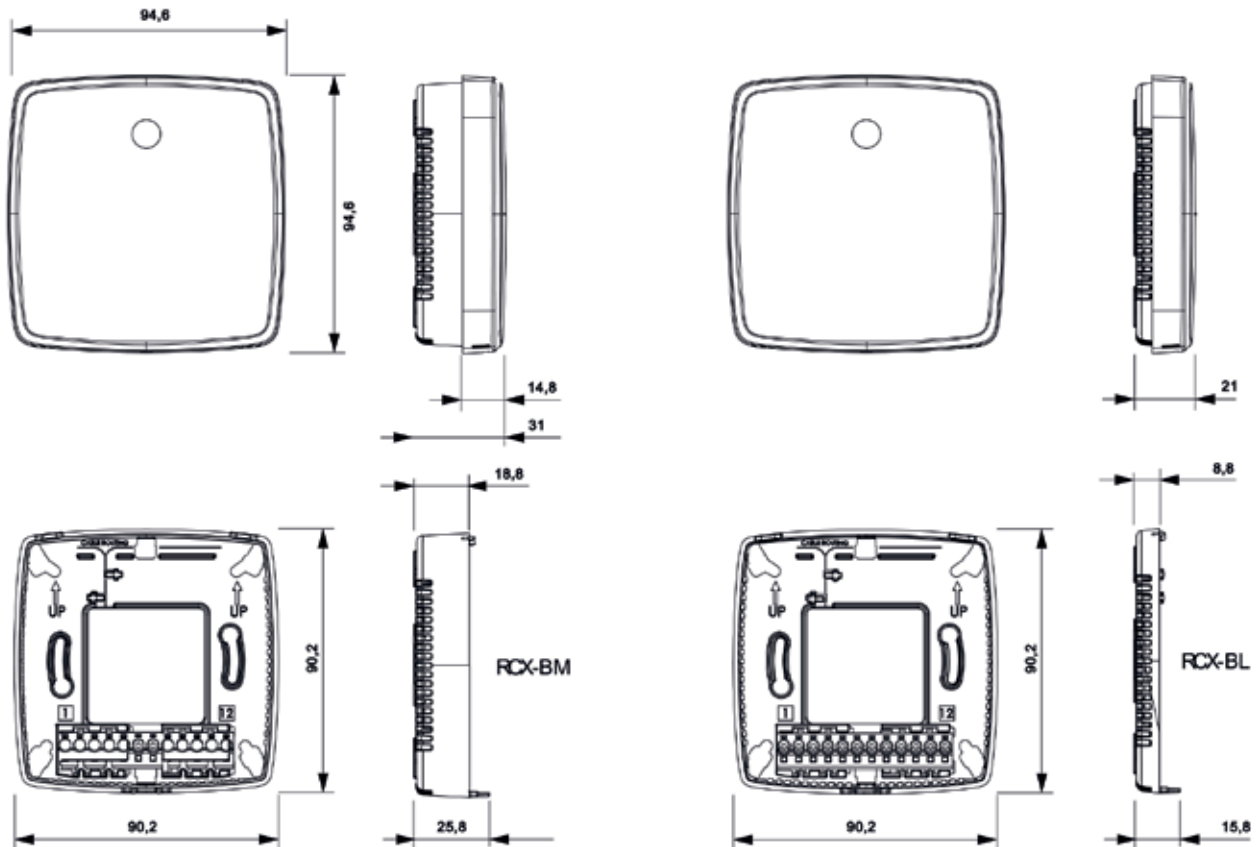

Ruimteregelaar RCX

Models

Table 2 Controller models

Article	Display	Buttons	Temperature sensor	Humidity sensor	CO ₂ sensor	VOC sensor	PIR sensor
RCX-T	-	-	X	-	-	-	-
RCX-TC	-	-	X	-	X	-	-
RCX-THCVP	-	-	X	X	X	X	X
RCX-T-D	X	X	X	-	-	-	-
RCX-TH-D	X	X	X	X	-	-	-
RCX-TC-D	X	X	X	-	X	-	-
RCX-THCVP-D	X	X	X	X	X	X	X

Table 3 Wall mount assembly models

Article	Description
RCX-BL	Wall mount Low (signal white)
RCX-BM	Wall mount Medium (signal white)

Note! The wall mount assemblies are sold separately.

Dimensions

[mm]

Ruimteregelaar RCX